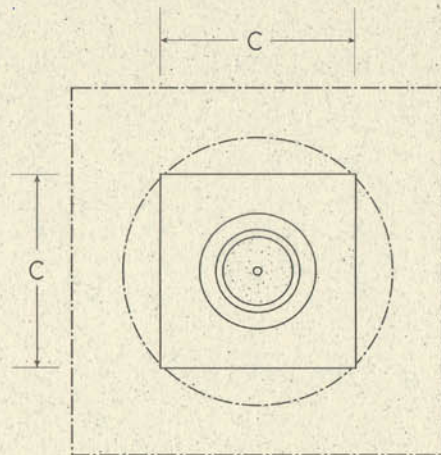

DETAIL OF GARDEN VASE

CUTAWAY

PLAN THRU GG

MR. FREDERICK C. ROBBIE  
RESIDENCE  
HYDE PARK, ILLINOIS  
FRANK LLOYD WRIGHT  
ARCHITECT  
OAK PARK, ILLINOIS

1909

DIMENSIONS  
LARGE MEDIUM SMALL

A 60" 45" 30"

B 24" 18" 12"

C 31½" 23⅝" 15¾"

D 5" 3¾" 2½"

E 40¼" 30¼" 20⅛"

F 13" 9¾" 6½"