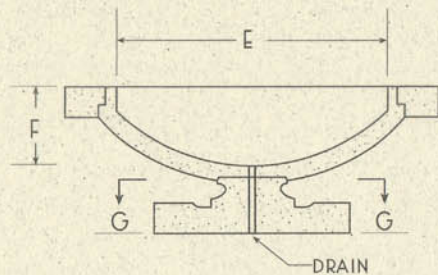

DETAIL OF GARDEN VASE

CUTAWAY

PLAN THRU GG

MR. FREDERICK C. ROBBIE  
RESIDENCE  
HYDE PARK, ILLINOIS  
FRANK LLOYD WRIGHT  
ARCHITECT  
OAK PARK, ILLINOIS

1909

DIMENSIONS  
LARGE MEDIUM SMALL

A 60" 45" 30"

B 24" 18" 12"

C 31½" 23⅝" 15¾"

D 5" 3¾" 2½"

E 40¼" 30¼" 20⅛"

F 13" 9¾" 6½"